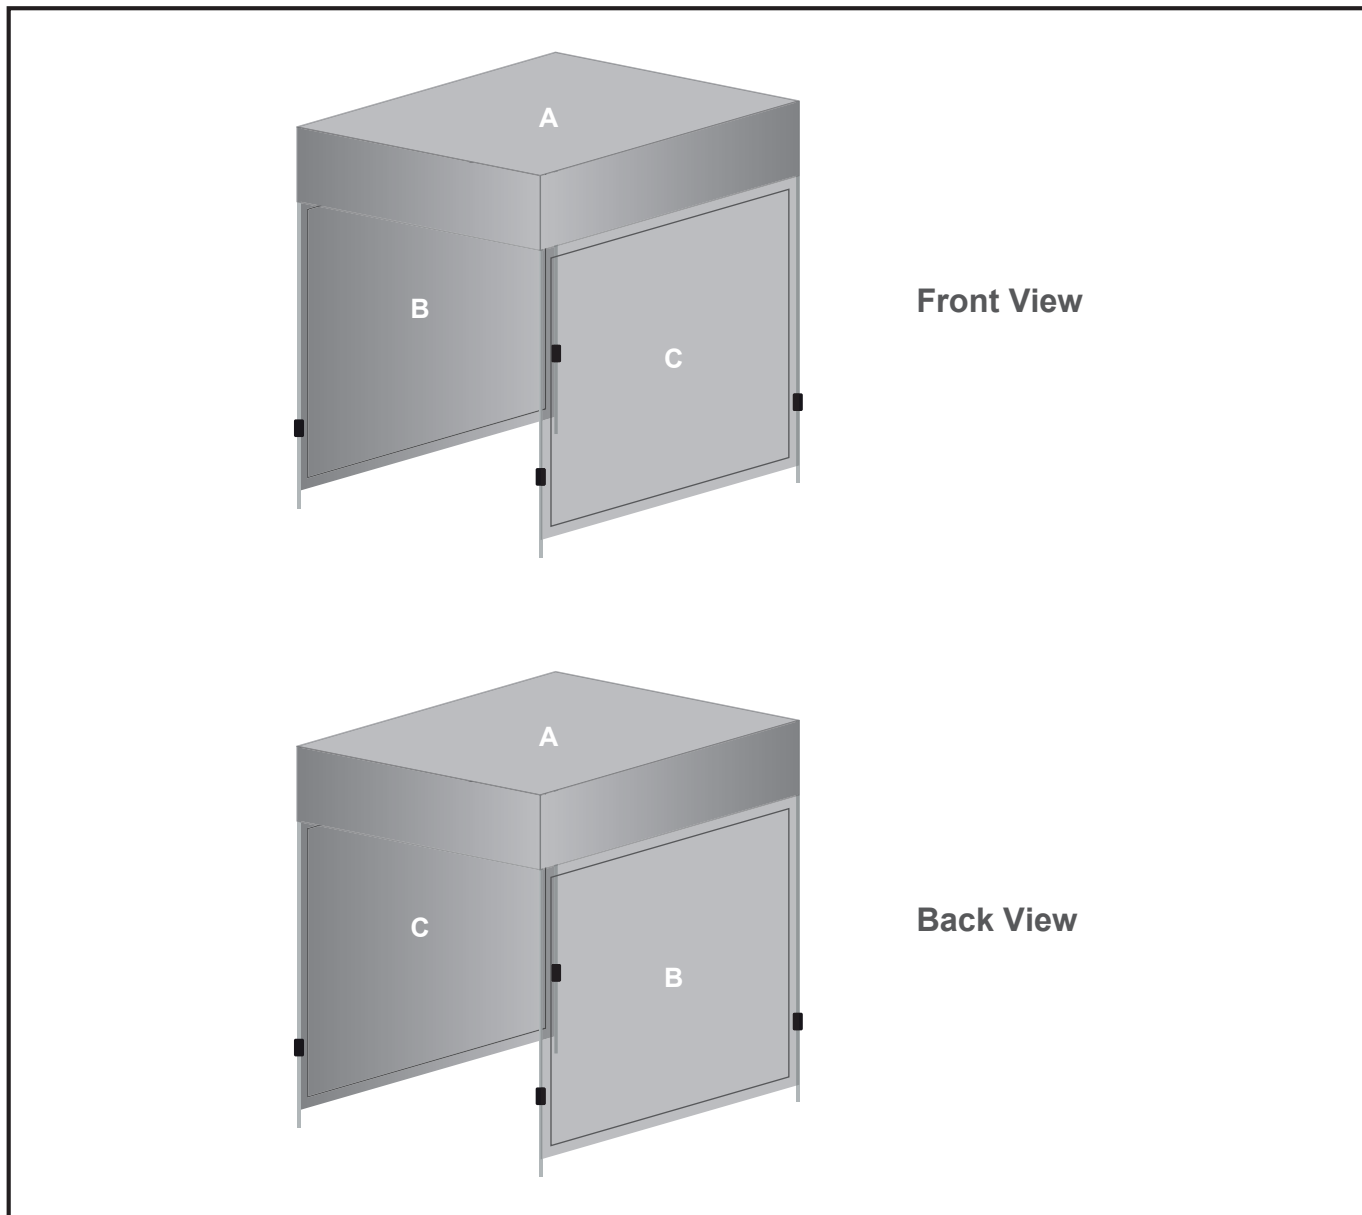

DISPLAY-2024

Ovation Gazebo 1.5x1.5m Kiosk - 2 Full walls

Need to know:

- Roof and walls can be printed on one side only. Printed walls can be setup to face inwards or outwards. Please see template for detailed placement.
- Acceptable file types for artwork: .pdf - minimum 100dpi at 100% - 200dpi at 50% - 400dpi at 25%
- Convert all text to curves / paths

Branding Options:

Position: A - Roof

Size: 2270mm wide x 2270mm high

Position: B - C - Full wall

Size: 1586mm wide x 2060mm high